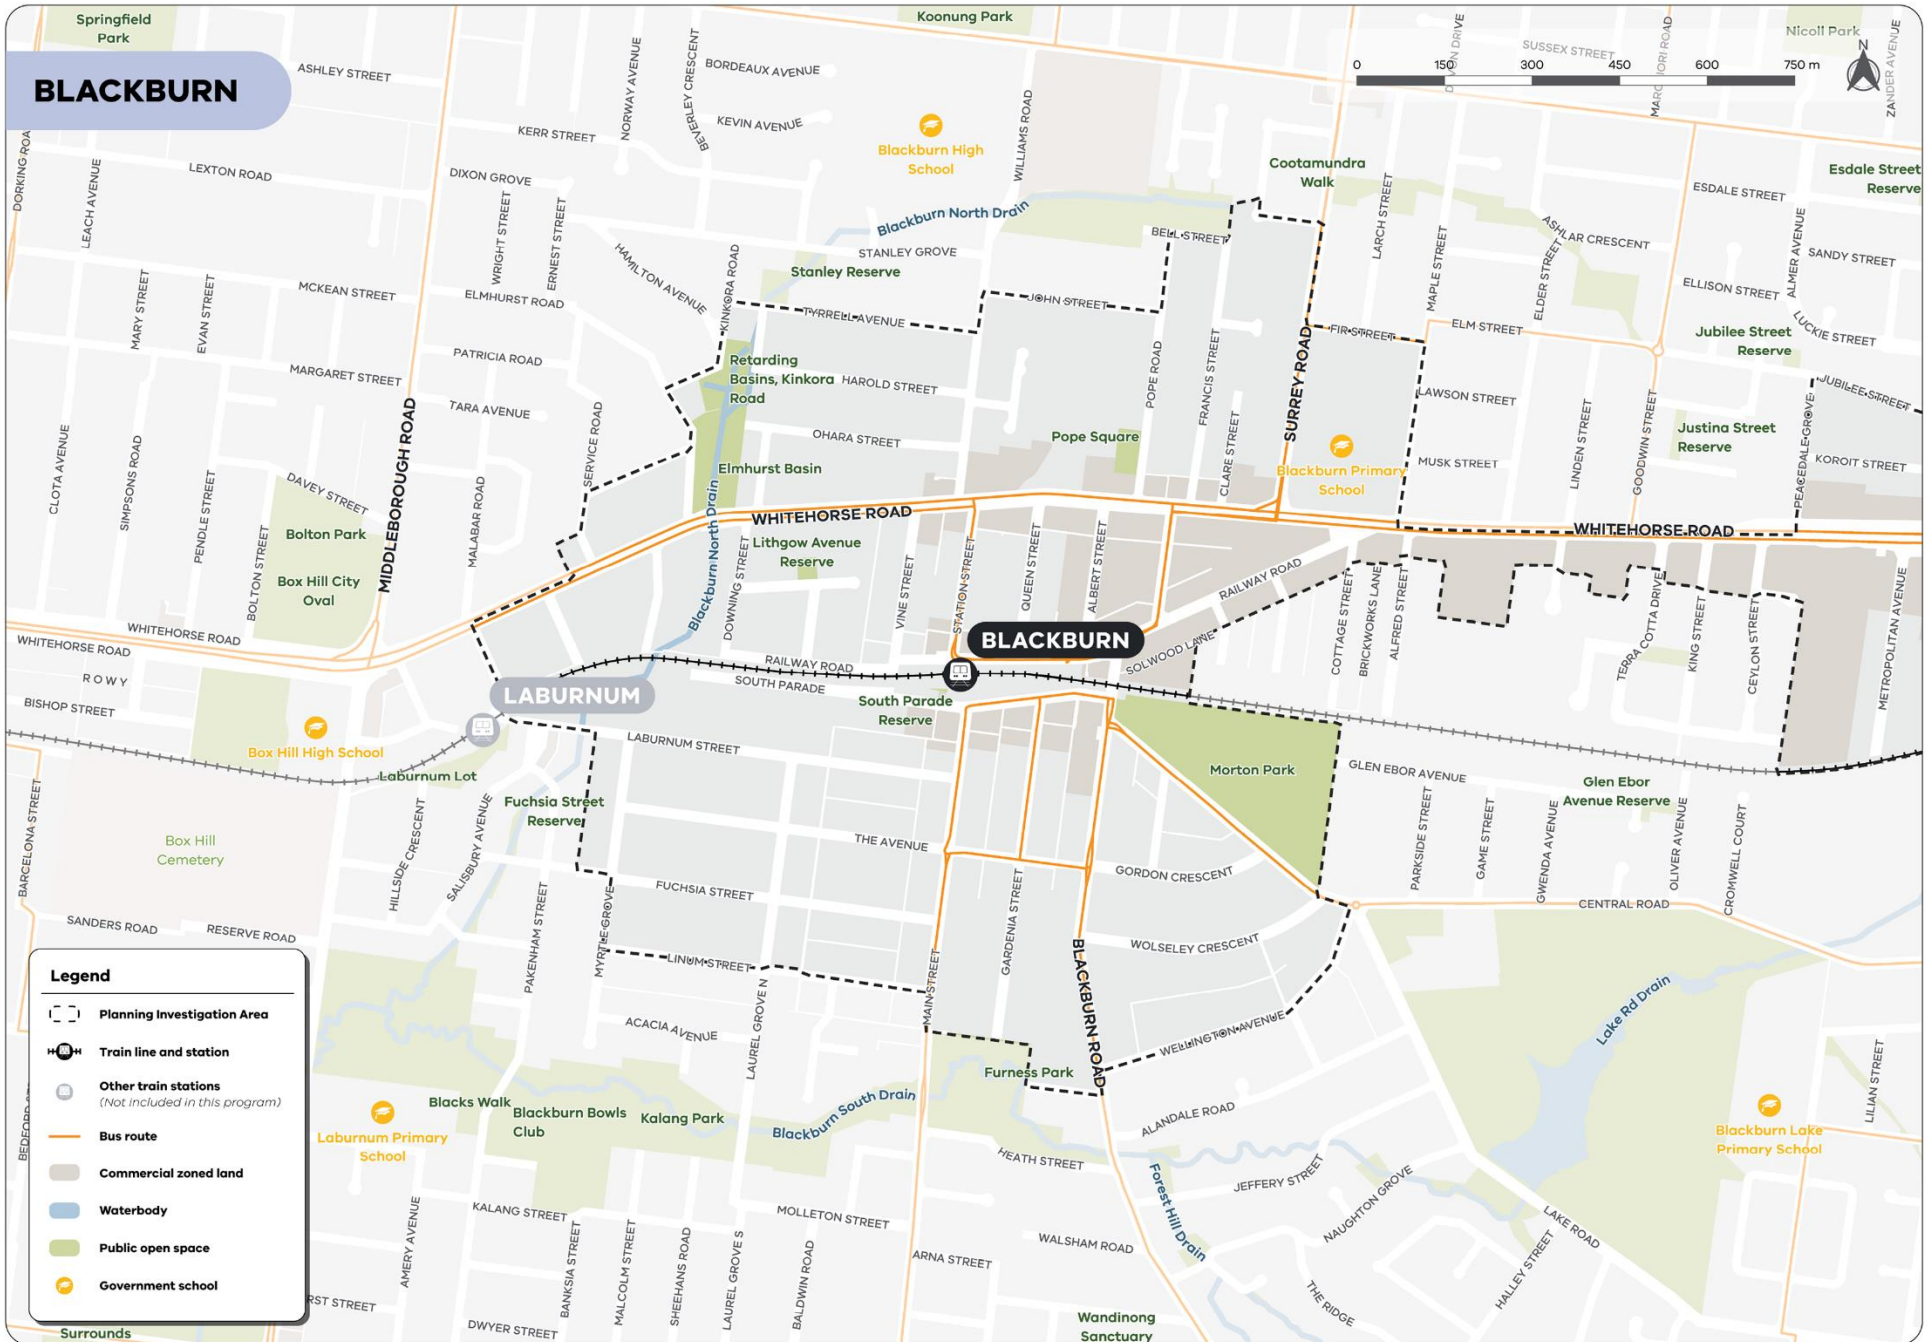

### **Blackburn, Nunawading and Mitcham train and tram zone activity centre maps**

The following maps show the planning investigation areas for the Blackburn, Nunawading and Mitcham train and tram zone activity centre, highlighting the initial investigation area where planning changes may be explored.

## Legend

- Planning Investigation Area
- Train line and station
- Other train stations  
*(Not included in this program)*
- Bus route
- Commercial zoned land
- Waterbody
- Public open space
- Government school

Surrounds