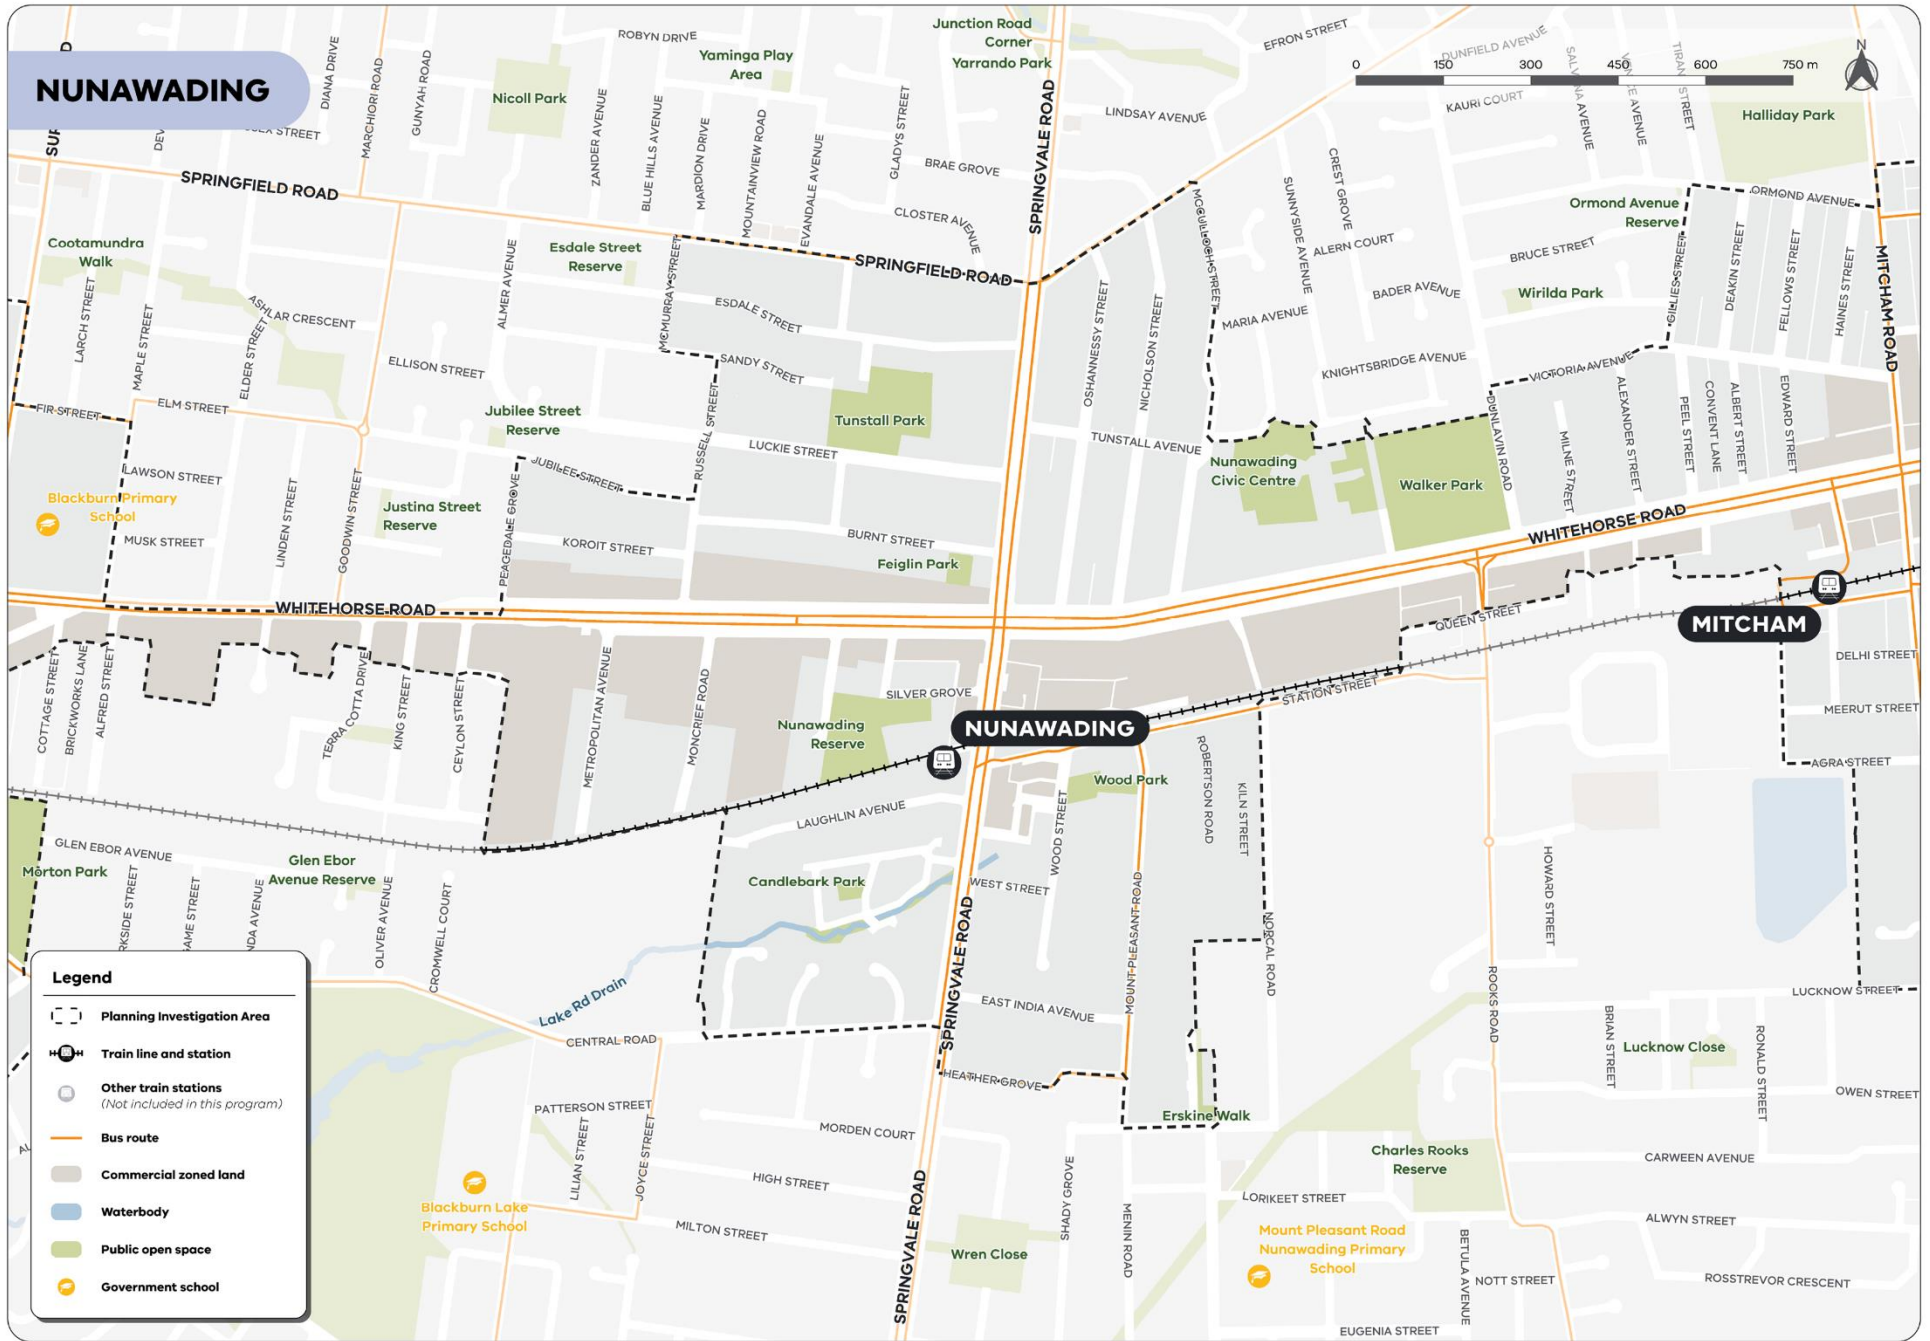

### **Blackburn, Nunawading and Mitcham train and tram zone activity centre maps**

The following maps show the planning investigation areas for the Blackburn, Nunawading and Mitcham train and tram zone activity centre, highlighting the initial investigation area where planning changes may be explored.

## Legend

- Planning Investigation Area
- Train line and station
- Other train stations  
*(Not included in this program)*
- Bus route
- Commercial zoned land
- Waterbody
- Public open space
- Government school

Surrounds